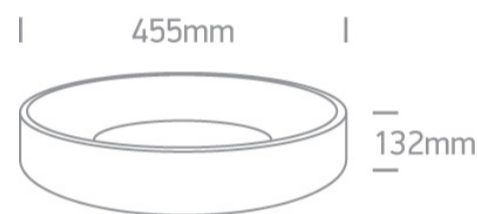

New 2022 Edition 2>Plafo

62132N/MG/W

32W LED Decorative Plafo, IP20, suitable for residential and commercial application.

Supplied with non-dimmable LED driver.

Complies with standard EN60598-1 and any other specific standards.

Downloads

Dimensions

Physical Specification

Item Group	New 2022 Edition 2
Family	Plafo
Order Code	62132N/MG/W
Colour	Metal Grey
Material	Aluminium
Shape	Circular
Height	132mm
Diameter	455mm
Surface Ceiling	Yes
Indoor	Yes
Adjustable	No