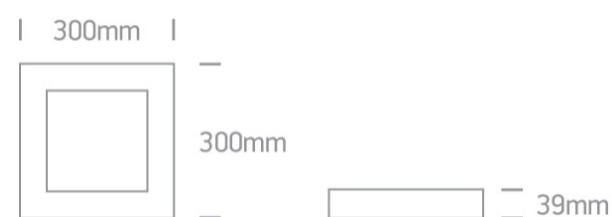

14 Plafo>The LED Panel Plafo Square

62130AF/W/W

30W LED slim plafo light, IP40, suitable for residential and commercial application.

Supplied with non-dimmable LED driver.

Complies with standard EN60598-1 and any other specific standards.

Downloads

Dimensions

Physical Specification

Item Group	14 Plafo
Family	The LED Panel Plafo Square
Order Code	62130AF/W/W
Colour	White
Material	Die Cast
Shape	Rectangular
Length	300mm
Width	300mm
Height	39mm
Surface Ceiling	Yes
Indoor	Yes
Adjustable	No

Illumination Data

Colour Temperature	3000K
Lumen Output	2550lm
Light Efficiency	72,46lm/W
CRI	80
Illumination Diagram	

Packing Info

Box Length	32cm
Box Width	31,5cm
Box Height	4,5cm
Box Weight	1.870kg
Pcs/Carton	10
Barcode	5291889035923
HS Code	9405413990