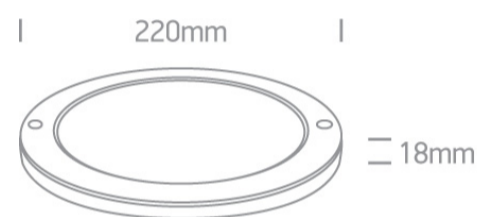

14 Plafo>The Ultra Slim LED Panel Plafo

62018F/W/W

18W LED slim plafo light, IP40, suitable for residential and commercial application.

Supplied with non-dimmable LED driver.

Complies with standard EN60598-1 and any other specific standards.

Downloads

Dimensions

Gallery

Physical Specification

Item Group	14 Plafo
Family	The Ultra Slim LED Panel Plafo
Order Code	62018F/W/W
Colour	White
Material	Aluminium
Diffuser Material	PC
Shape	Circular

Height	18mm
Diameter	220mm
Surface Ceiling	Yes
Indoor	Yes
Adjustable	No
IK Rating	4

Gear	
Gear Type	Led Driver

Input Voltage	220-240V
50 Hz	Yes
60 Hz	Yes
Power(Watts)	18W
Constant Current	Yes
IP Rating	IP20
Dimmable	No

Illumination Data

Colour Temperature	3000K
Lumen Output	1400lm
Light Efficiency	77,78lm/W
CRI	80
Illumination Diagram	

Packing Info

Box Length	26,5cm
Box Width	23cm
Box Height	3cm
Box Weight	0.495kg
Pcs/Carton	20
Barcode	5291889051756
HS Code	9405413990

Warranty

2 Years

Weee Directive

Yes

switch to
one light!

one
LIGHT