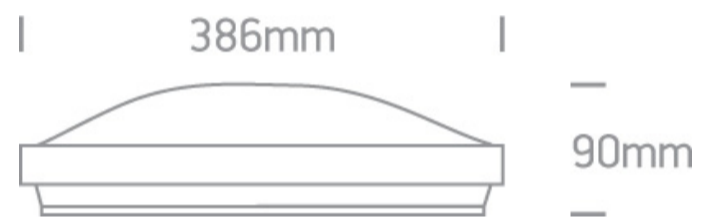

14 Plafo>Decorative LED Plafo Metal + PC

62010/G/BL

Decorative LED Plafo with blue ring.

Complies with standard EN60598-1 and any other specific standards.

Downloads

Dimensions

Physical Specification

Item Group	14 Plafo
Family	Decorative LED Plafo Metal + PC
Order Code	62010/G/BL
Colour	Blue
Material	Metal
Diffuser Material	PC
Shape	Circular
Height	90mm
Diameter	386mm
Surface Ceiling	Yes
Indoor	Yes
Adjustable	No