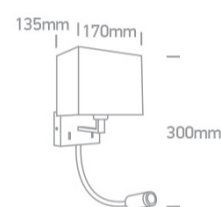

### Dimensions

### Physical Specification

Item Group	New 2021 Edition 2
Family	Decorative
Order Code	61122/C/W
Colour	Chrome
Material	Metal
Diffuser Material	Fabric
Shape	Rectangular
Length	170mm
Width	135mm
Height	300mm
Surface Wall	Yes
Indoor	Yes