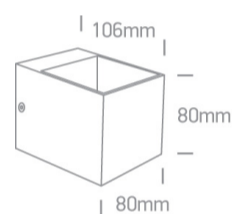

12 Wall & Ceiling>G9 Decorative Wall Lights Aluminium

**6030/W**

30W G9 Aluminium Mirror Reflector Decorative Wall Lights.

Complies with standard EN60598-1 and any other specific standards.

Downloads

Dimensions

Physical Specification

Item Group	12 Wall & Ceiling
Family	G9 Decorative Wall Lights Aluminium
Order Code	6030/W
Colour	White
Material	Aluminium
Shape	Rectangular
Length	80mm
Width	80mm
Height	106mm
Surface Wall	Yes
Indoor	Yes
Adjustable	No