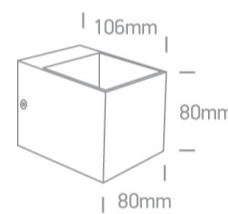

12 Wall & Ceiling>G9 Decorative Wall Lights Aluminium

6030/B

30W G9 Aluminium Mirror Reflector Decorative Wall Lights.

Complies with standard EN60598-1 and any other specific standards

Downloads

Dimensions

Physical Specification

Item Group	12 Wall & Ceiling
Family	G9 Decorative Wall Lights Aluminium
Order Code	6030/B
Colour	Black
Material	Aluminium
Shape	Rectangular
Length	80mm
Width	80mm
Height	106mm
Surface Wall	Yes
Indoor	Yes
Adjustable	No