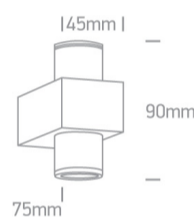

**Downloads** **Dimensions**

**Physical Specification**

Item Group	13 Wall & Ceiling LED
Family	Indoor Mini Series Natural aluminium
Order Code	60008/AL/D
Colour	Aluminium
Material	Natural Aluminium
Shape	Rectangular
Length	75mm
Width	45mm
Height	90mm
Surface Wall	Yes
Indoor	Yes