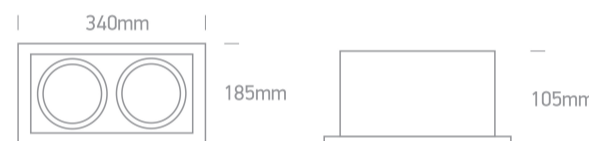

## 51230/B/C

2x30W COB LED Recessed adjustable downlight, COB square range, IP20.

Supplied with non-dimmable LED driver.

Complies with standard EN60598-1 and any other specific standards.

### Dimensions

### Physical Specification

Item Group	07 Downlights Adjustable LED
Family	The COB Box Type Shop Range
Order Code	51230/B/C
Colour	Black
Material	Aluminium
Shape	Rectangular
Length	340mm

Width	185mm
Height	105mm
Cutout Hole Width	320mm
Cutout Hole Length	160mm
Recessed Ceiling	Yes
Depth Required	125mm
Indoor	Yes
Adjustable	2 Directions

#### Illumination Data

Colour Temperature	4000K
Lumen Output	2x2700lm
Light Efficiency	90lm/W
CRI	90
Beam Angle	38°
Illumination Diagram	