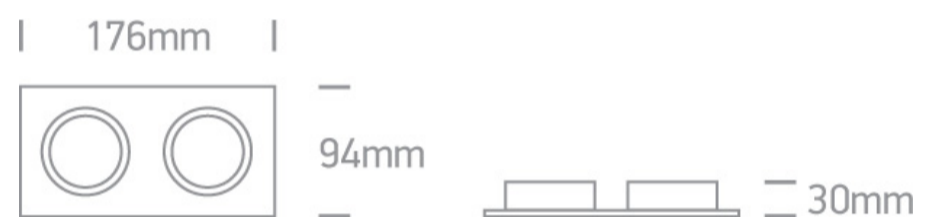

03 Recessed Spots Adjustable > The Dual Ring Range Aluminium

51205ABG/W

Recessed adjustable MR16 spot with GU10 lamp holder.

Complies with standard EN60598-1 and any other specific standards.

Downloads

Dimensions

Physical Specification

Item Group	03 Recessed Spots Adjustable
Family	The Dual Ring Range Aluminium
Order Code	51205ABG/W
Colour	White
Material	Aluminium
Shape	Rectangular
Length	176mm
Width	94mm
Height	30mm
Cutout Hole Width	162mm
Cutout Hole Length	82mm
Recessed Ceiling	Yes

Depth Required	100mm
Indoor	Yes
Adjustable	2 Directions

Electrical Characteristics

Gear	No
Fitting + Driver	
Input Voltage	100-240V
50 Hz	Yes
60 Hz	Yes
Safety Class	
Power(Watts)	2x10W
IP Rating	IP20
Light Source	Replaceable lamp
Lamp Holder	GU10
Number of Lamps	1
Dimmable	N/A
Cable Length	15cm
F Mark	

Illumination Data

Illumination Diagram	
----------------------	---

Packing Info

Box Length	19cm
Box Width	12cm
Box Height	5cm
Box Weight	0,310kg
Pcs/Carton	20

Barcode

5291889045687

HS Code

9405409900