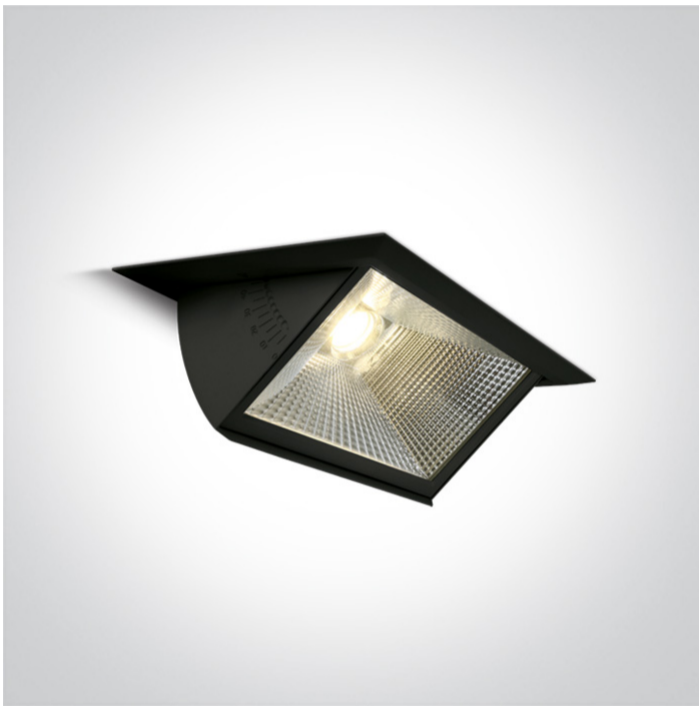

07 Downlights Adjustable LED>The Box Type Shop Range

## 51140/B/W

40W COB LED Recessed adjustable downlight, COB square range, IP20.

Supplied with non-dimmable LED driver.

Complies with standard EN60598-1 and any other specific standards.

### Physical Specification

Item Group	07 Downlights Adjustable LED
Family	The Box Type Shop Range
Order Code	51140/B/W
Colour	Black
Material	Aluminium
Shape	Rectangular
Length	235mm
Width	145mm
Height	110mm
Cutout Hole Width	220mm
Cutout Hole Length	130mm
Recessed Ceiling	Yes