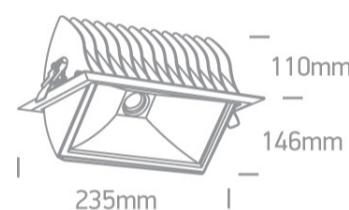

## 51140/B/W

40W COB LED Recessed adjustable downlight, COB square range, IP20.

Supplied with non-dimmable LED driver.

Complies with standard EN60598-1 and any other specific standards.

### Dimensions

### Physical Specification

Item Group	07 Downlights Adjustable LED
Family	The Box Type Shop Range
Order Code	51140/B/W
Colour	Black
Material	Aluminium
Shape	Rectangular
Length	235mm
Width	145mm
Height	110mm
Cutout Hole Width	220mm
Cutout Hole Length	130mm
Recessed Ceiling	Yes