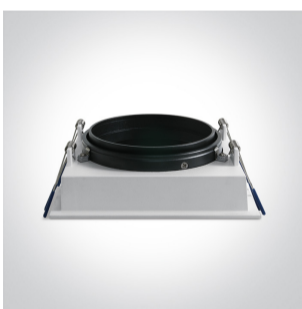

05 Downlights>The R111 Shop Range Die cast

51110AD/B

Recessed adjustable Dark light R111 downlight with GU10 lampholder.

Complies with standard EN60598-1 and any other specific standards.

Downloads

Dimensions

Gallery

Physical Specification

Item Group	05 Downlights
Family	The R111 Shop Range Die cast
Order Code	51110AD/B
Colour	Black
Material	Die Cast
Shape	Rectangular
Length	170mm

Width	170mm
Height	52mm
Cutout Hole Diameter	155mm
Recessed Ceiling	Yes
Depth Required	150mm
Indoor	Yes
Adjustable	2 Directions