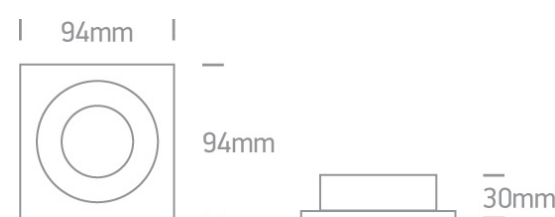

03 Recessed Spots Adjustable > The Dual Ring Range Aluminium

51105ABG/AL

Recessed adjustable MR16 spot with GU10 lamp holder.

Complies with standard EN60598-1 and any other specific standards.

Downloads

Dimensions

Physical Specification

Item Group	03 Recessed Spots Adjustable
Family	The Dual Ring Range Aluminium
Order Code	51105ABG/AL
Colour	Aluminium
Material	Aluminium
Shape	Rectangular
Length	94mm
Width	94mm
Height	30mm
Cutout Hole Diameter	80mm
Recessed Ceiling	Yes
Depth Required	100mm