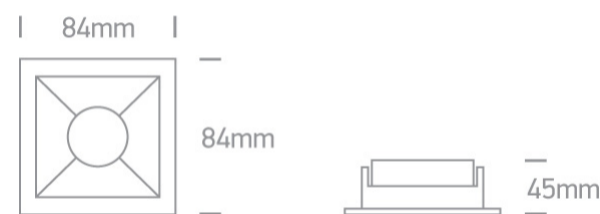

01 Recessed Spots Fixed > The Chill Out Range Square

50105M/W/BS

White Body Brass Reflector Dark Light Recessed MR16 spot with GU10 lampholder.

Complies with standard EN60598-1 and any other specific standards.

Downloads

Dimensions

Physical Specification

Item Group	01 Recessed Spots Fixed
Family	The Chill Out Range Square
Order Code	50105M/W/BS
Colour	White-Brass
Material	Aluminium
Shape	Rectangular
Length	84mm
Width	84mm
Height	45mm
Cutout Hole Width	76mm
Cutout Hole Length	76mm
Recessed Ceiling	Yes

Depth Required	130mm
Indoor	Yes
Adjustable	No

Electrical Characteristics

Gear	No
Fitting + Driver	
Input Voltage	100-240V
50 Hz	Yes
60 Hz	Yes
Safety Class	
Power(Watts)	10W
IP Rating	IP20
Light Source	Replaceable lamp
Lamp Holder	GU10
Number of Lamps	1
Dimmable	N/A
Cable Length	15cm
F Mark	

Illumination Data

Illumination Diagram	
Dark Light	Yes

Packing Info

Box Length	10cm
Box Width	10cm
Box Height	10cm
Box Weight	0,183kg

Pcs/Carton	50
Barcode	5291889053200
HS Code	9405409900

Certification & Warranty