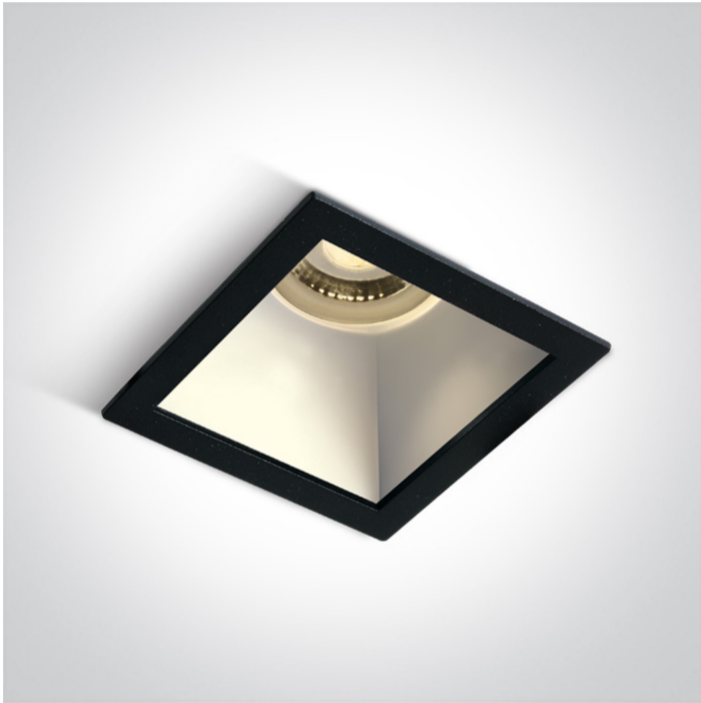

01 Recessed Spots Fixed > The Chill Out Range Square

50105M/B/W

Black Body White Reflector Dark Light Recessed MR16 spot with GU10 lampholder.

Complies with standard EN60598-1 and any other specific standards.

Downloads

Dimensions

Physical Specification

Item Group	01 Recessed Spots Fixed
Family	The Chill Out Range Square
Order Code	50105M/B/W
Colour	Black-White
Material	Aluminium
Shape	Rectangular
Length	84mm
Width	84mm
Height	45mm
Cutout Hole Width	76mm
Cutout Hole Length	76mm
Recessed Ceiling	Yes