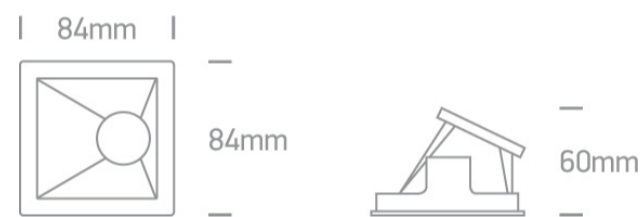

01 Recessed Spots Fixed > The Assymetric Chill Out Range Square

## 50105MA/W/W

White Body White Reflector Assymetrical Dark Light Recessed MR16 spot with GU10 lampholder.

Complies with standard EN60598-1 and any other specific standards.

### Dimensions

### Physical Specification

Item Group	01 Recessed Spots Fixed
Family	The Assymetric Chill Out Range Square
Order Code	50105MA/W/W
Colour	White
Material	Aluminium
Shape	Rectangular
Length	84mm

Width	84mm
Height	45mm
Cutout Hole Width	76mm
Cutout Hole Length	76mm
Recessed Ceiling	Yes
Depth Required	150mm
Indoor	Yes
Adjustable	No