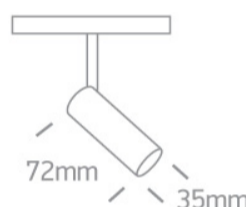

10 Tracks & Magnetic > Magnetic Track Lights

42108/B/W

Track spot for magnetic track, ideal for shops and showrooms.

Complies with standard EN60598-1 and any other specific standards.

Downloads

Dimensions

Gallery

Related items

42001/B

42001R/B

42002/B

42002R/B

Physical Specification

Item Group

10 Tracks & Magnetic

Family

Magnetic Track Lights

Order Code	42108/B/W
Colour	Black
Material	Aluminium
Shape	Circular
Height	72mm
Diameter	35mm
Surface Wall	Yes
Track mounted	Yes
Indoor	Yes
Adjustable	2 Directions

Electrical Characteristics

Fitting

Input Type	Constant Voltage
Input Voltage	48V DC
Safety Class	
Power(Watts)	6W
IP Rating	IP20
Light Source	LED built in
LED Type	COB
LED Brand	Cree
LED Number	1

Illumination Data

Colour Temperature	3000K
Lumen Output	480lm
Light Efficiency	80lm/W
CRI	90
Beam Angle	38°