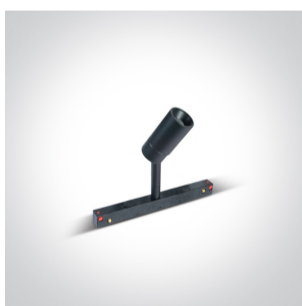

10 Tracks & Magnetic > Magnetic Track Lights

42108/B/W

Track spot for magnetic track, ideal for shops and showrooms.

Complies with standard EN60598-1 and any other specific standards.

Downloads

Dimensions

Gallery

Family

Magnetic Track Lights

Order Code	42108/B/W
Colour	Black
Material	Aluminium
Shape	Circular
Height	72mm
Diameter	35mm
Surface Wall	Yes
Track mounted	Yes
Indoor	Yes
Adjustable	2 Directions

Electrical Characteristics

Fitting

Input Type	Constant Voltage
Input Voltage	48V DC
Safety Class	
Power(Watts)	6W
IP Rating	IP20
Light Source	LED built in
LED Type	COB
LED Brand	Cree
LED Number	1

Illumination Data

Colour Temperature	3000K
Lumen Output	480lm
Light Efficiency	80lm/W
CRI	90
Beam Angle	38°