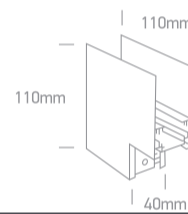

10 Tracks & Magnetic > Magnetic Surface Profiles

42012C/B

BLACK CORNER WALL TO WALL (OUT) FOR 42001 / 42002

Downloads

Dimensions

Related items

42001/B

42002/B

Physical Specification

Item Group

10 Tracks & Magnetic

Family

Magnetic Surface Profiles

Order Code

42012C/B

Colour

Black

Material

Aluminium

Shape

Rectangular

Length

100x100mm

Width	40mm
Height	75mm
Surface Ceiling	Yes
Surface Wall	Yes
Indoor	Yes