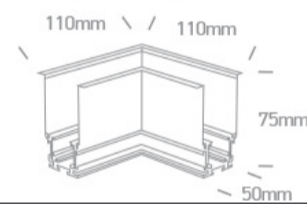

10 Tracks & Magnetic > Magnetic Recessed Profiles

42012AR/B

BLACK RECESSED CORNER FOR 42001R / 42002R

Downloads

Dimensions

Related items

42001R/B

42002R/B

Physical Specification

Item Group	10 Tracks & Magnetic
Family	Magnetic Recessed Profiles
Order Code	42012AR/B
Colour	Black
Material	Aluminium
Shape	Rectangular
Length	110mm

Width	110mm
Height	75mm
Cutout Hole Width	105mm
Cutout Hole Length	42x65mm
Recessed Ceiling	Yes
Recessed wall	Yes
Depth Required	120mm
Indoor	Yes