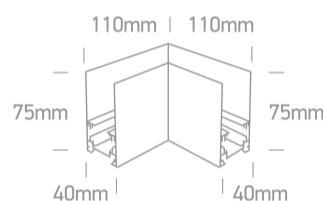

10 Tracks & Magnetic > Magnetic Surface Profiles

42012A/B

BLACK CORNER FOR 42001 / 42002

Downloads

Dimensions

Related items

42001/B

42002/B

Physical Specification

Item Group	10 Tracks & Magnetic
Family	Magnetic Surface Profiles
Order Code	42012A/B
Colour	Black
Material	Aluminium
Shape	Rectangular
Length	100x100mm

Width	40mm
Height	75mm
Surface Ceiling	Yes
Surface Wall	Yes
Indoor	Yes

Electrical Characteristics

Fitting

Packing Info

Box Weight	0.396kg
Pcs/Carton	1
Barcode	5291889072041
HS Code	9405990090

Certification & Warranty

Warranty	5 years
----------	---------

switch to
one light!

one
LIGHT