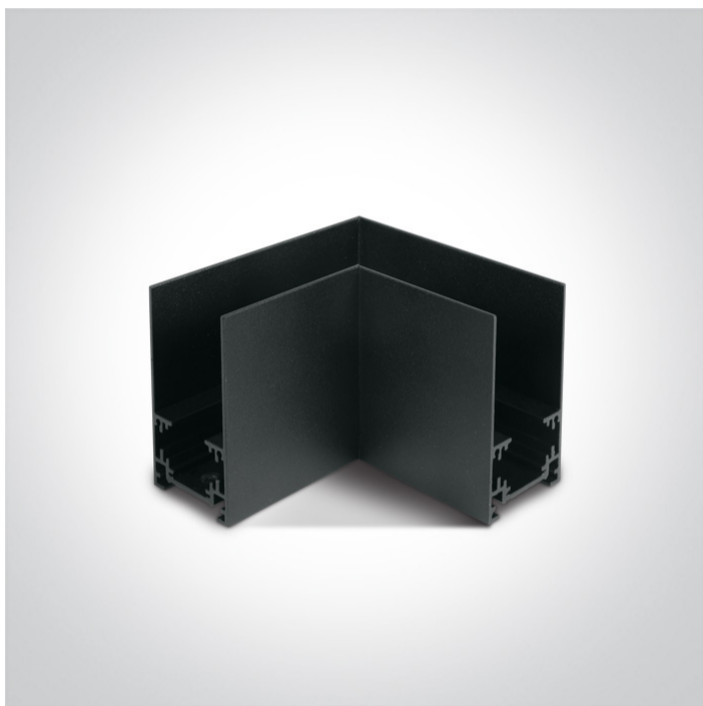

10 Tracks & Magnetic > Magnetic Surface Profiles

42012A/B

BLACK CORNER FOR 42001 / 42002

Downloads

Dimensions

Related items

42001/B

42002/B

Physical Specification

Item Group	10 Tracks & Magnetic
Family	Magnetic Surface Profiles
Order Code	42012A/B
Colour	Black
Material	Aluminium
Shape	Rectangular
Length	100x100mm

Width	40mm
Height	75mm
Surface Ceiling	Yes
Surface Wall	Yes
Indoor	Yes