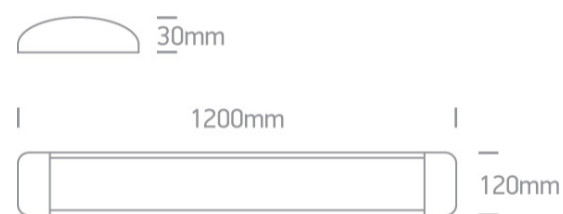

11 Office & Kitchen>The LED Linear Range

38248L/W/W

48W LED fitting ideal for office installation, IP20.

Supplied with non-dimmable LED driver.

Complies with standard EN60598-1 and any other specific standards.

Downloads

Dimensions

Accessories

050090

Physical Specification

Item Group

11 Office & Kitchen

Family

The LED Linear Range

Order Code

38248L/W/W

Colour

White

Material

Aluminium

Diffuser Material

PC

| | |
|-----------------|-------------|
| Shape | Rectangular |
| Length | 1200mm |
| Width | 120mm |
| Height | 30mm |
| Surface Ceiling | Yes |
| Indoor | Yes |

Electrical Characteristics

| | |
|------------------|---|
| Gear | Built In |
| Fitting + Driver | |
| Input Voltage | 220-240V |
| 50 Hz | Yes |
| 60 Hz | Yes |
| Safety Class |  |
| Power(Watts) | 48W |
| IP Rating | IP20 |
| Light Source | LED built in |
| Dimmable | No |
| F Mark |  |