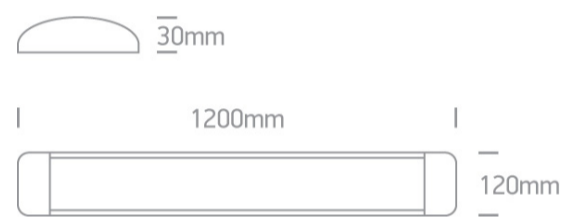

11 Office & Kitchen>The LED Linear Range

38248L/W/C

48W LED fitting ideal for office installation, IP20.

Supplied with non-dimmable LED driver.

Complies with standard EN60598-1 and any other specific standards.

Downloads

Dimensions

Accessories

050090

Physical Specification

Item Group	11 Office & Kitchen
Family	The LED Linear Range
Order Code	38248L/W/C
Colour	White
Material	Aluminium
Diffuser Material	PC

Shape	Rectangular
Length	1200mm
Width	120mm
Height	30mm
Surface Ceiling	Yes
Indoor	Yes

4000K

4300lm

89,58lm/W

80

Packing Info

Box Length
Box Width
Box Height
Box Weight
Pcs/Carton
Barcode
HS Code

124cm

13,5cm