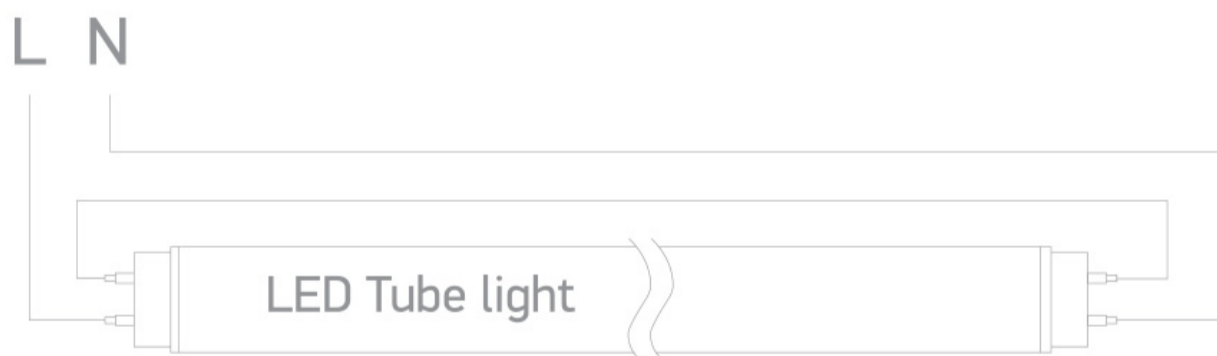

21 Industrial & Floodlights>The IP65 Range For T8 LED Tubes PC + PC

38158E

T8 LED Tubes IP65 Range

Only suitable for T8 LED tubes

Complies with standard EN60598-1 and any other specific standards.

Downloads

Dimensions

Wiring Diagram

Physical Specification

Item Group	21 Industrial & Floodlights
Family	The IP65 Range For T8 LED Tubes PC + PC
Order Code	38158E
Colour	Grey
Material	PC

Diffuser Material	PC
Shape	Circular
Height	1565mm
Diameter	80mm
Surface Ceiling	Yes
Surface Wall	Yes
Indoor	Yes
Outdoor	Yes
Adjustable	No
IK Rating	8