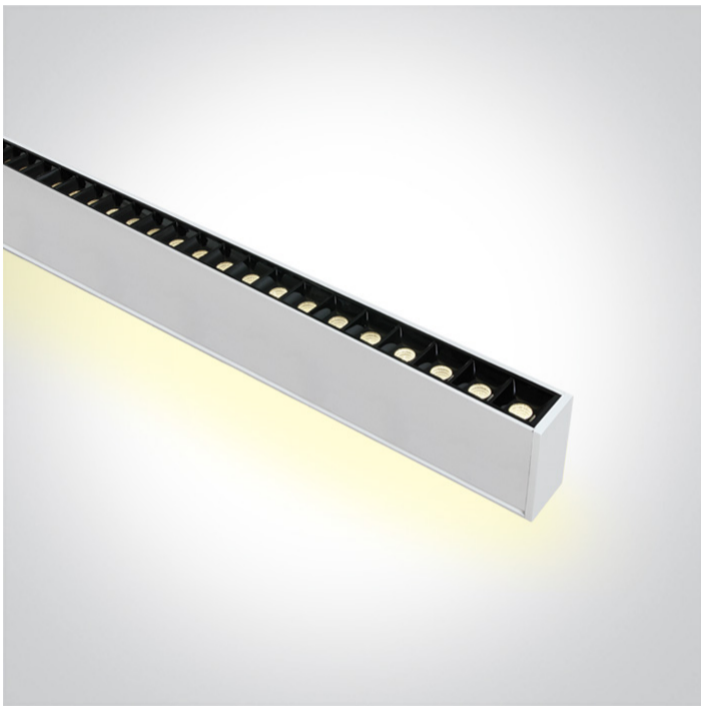

11 Office & Kitchen > LED Linear Profiles Medium size

38150BU/W/W

40W UGR17 Linear system with 48 LED spots and 20W uplight for suspended installation, ideal for offices.

Complete with 1000mA + 500mA drivers

Complies with standard EN60598-1 and any other specific standards.

Downloads

Dimensions

Gallery

Accessories

050170

050170C/W

Related items

38150E/W

Physical Specification

Item Group	11 Office & Kitchen
Family	LED Linear Profiles Medium size
Order Code	38150BU/W/W
Colour	White
Material	Aluminium
Shape	Rectangular
Length	1300mm
Width	70mm
Height	35mm
Suspended Ceiling	Yes
Indoor	Yes
Adjustable	No

Illumination Data

Colour Temperature	3000K
Lumen Output	3800lm/1800lm
Light Efficiency	95lm/W / 90lm/W
CRI	90
Beam Angle	34°/120°
Illumination Diagram	
Dark Light	Yes
UGR	17

Packing Info

Box Weight	2.541kg
Pcs/Carton	12
Barcode	5291889062479
HS Code	9405413990