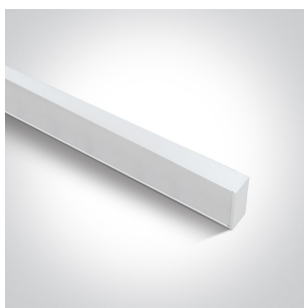

11 Office & Kitchen > LED Linear Profiles Medium size

38150BU/W/W

40W UGR17 Linear system with 48 LED spots and 20W uplight for suspended installation, ideal for offices.

Complete with 1000mA + 500mA drivers

38150E/W

Physical Specification

Item Group	11 Office & Kitchen
Family	LED Linear Profiles Medium size
Order Code	38150BU/W/W
Colour	White
Material	Aluminium
Shape	Rectangular
Length	1300mm
Width	70mm
Height	35mm
Suspended Ceiling	Yes
Indoor	Yes
Adjustable	No