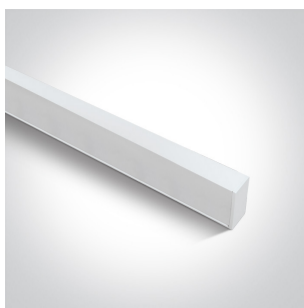

Related items

38150E/W

Physical Specification

Item Group	11 Office & Kitchen
Family	LED Linear Profiles Medium size
Order Code	38150A/W/W
Colour	White
Material	Aluminium
Shape	Rectangular
Length	1200mm
Width	70mm
Height	35mm
Surface Ceiling	Yes
Suspended Ceiling	Yes
Indoor	Yes
Adjustable	No

Electrical Characteristics

Gear	Built In
Fitting + Driver	
Input Voltage	220-240V
50 Hz	Yes
60 Hz	Yes
Safety Class	
Power(Watts)	40W
IP Rating	IP20