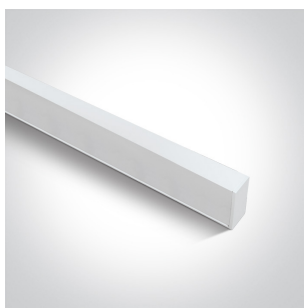

Related items

38150E/W

Physical Specification

Item Group	11 Office & Kitchen
Family	LED Linear Profiles Medium size
Order Code	38150A/W/C
Colour	White
Material	Aluminium
Shape	Rectangular
Length	1200mm
Width	70mm
Height	35mm
Surface Ceiling	Yes
Suspended Ceiling	Yes
Indoor	Yes
Adjustable	No

Electrical Characteristics

Gear	Built In
Fitting + Driver	
Input Voltage	220-240V
50 Hz	Yes
60 Hz	Yes
Safety Class	
Power(Watts)	40W
IP Rating	IP20