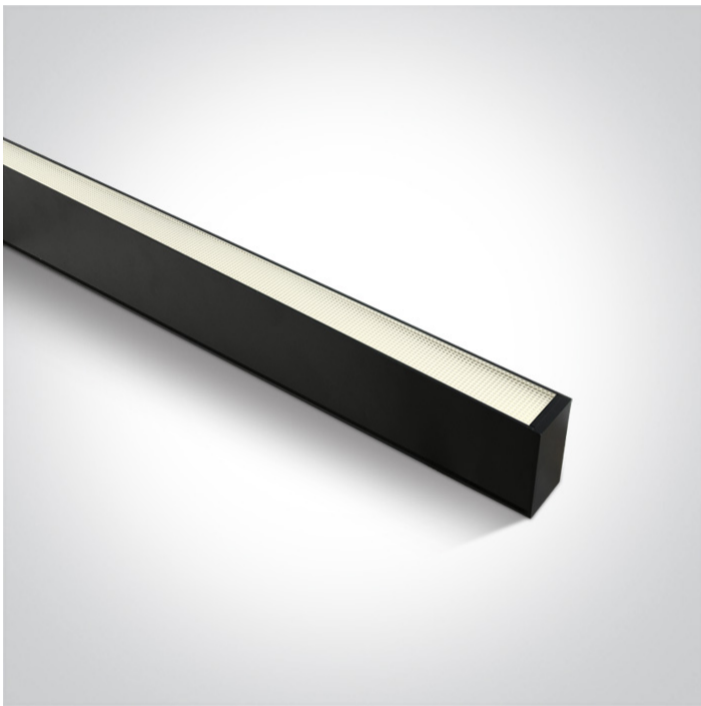

11 Office & Kitchen > LED Linear Profiles Medium size

38150A/B/C

40W UGR19 Linear system with diffuser for surface or suspended installation, ideal for offices.

Complete with 1000mA driver.

Complies with standard EN60598-1 and any other specific standards.

Physical Specification

Item Group	11 Office & Kitchen
Family	LED Linear Profiles Medium size
Order Code	38150A/B/C
Colour	Black
Material	Aluminium
Shape	Rectangular
Length	1200mm
Width	70mm
Height	35mm
Surface Ceiling	Yes
Suspended Ceiling	Yes
Indoor	Yes
Adjustable	No