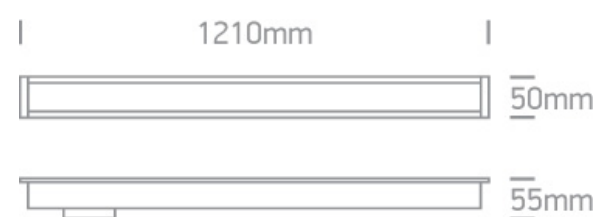

11 Office & Kitchen>UGR19 Recessed LED Linear Profiles

38145AR/W/W

40W UGR19 Recessed linear with diffuser, ideal for offices.
Complete with 1000mA driver , 6pcs fixing clips, 4pcs connectors & 2pcs end cups. .

Complies with standard EN60598-1 and any other specific standards.

Downloads

Dimensions

Gallery

Physical Specification

Item Group	11 Office & Kitchen
Family	UGR19 Recessed LED Linear Profiles
Order Code	38145AR/W/W
Colour	White
Material	Aluminium
Diffuser Material	PC
Shape	Rectangular

Length	1210mm
Width	50mm
Height	55mm
Cutout Hole Width	1200mm
Cutout Hole Length	37mm
Recessed Ceiling	Yes
Depth Required	80mm
Indoor	Yes
Adjustable	No

Electrical Characteristics

Gear	Built In
Fitting + Driver	
Input Voltage	220-240V
50 Hz	Yes
60 Hz	Yes
Safety Class	
Power(Watts)	40W
IP Rating	IP20
Light Source	LED built in
Dimmable	No
F Mark	

Illumination Data

Colour Temperature	3000K
Lumen Output	3800lm
Light Efficiency	95lm/W
CRI	90
Illumination Diagram	
UGR	19

Packing Info

Box Weight	1.683kg
Pcs/Carton	12
Barcode	5291889067917
HS Code	9405409900