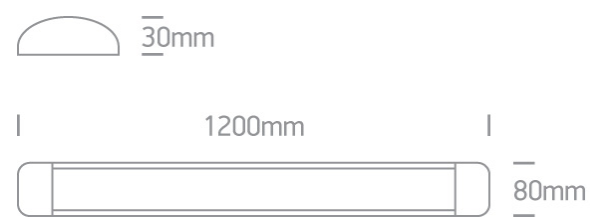

11 Office & Kitchen>The LED Linear Range

38135L/W/W

35W LED fitting ideal for office installation, IP20.

Supplied with non-dimmable LED driver.

Complies with standard EN60598-1 and any other specific standards.

### Dimensions

### Physical Specification

Item Group	11 Office & Kitchen
Family	The LED Linear Range
Order Code	38135L/W/W
Colour	White
Material	Aluminium
Diffuser Material	PC

Shape	Rectangular
Length	1200mm
Width	80mm
Height	30mm
Surface Ceiling	Yes
Indoor	Yes