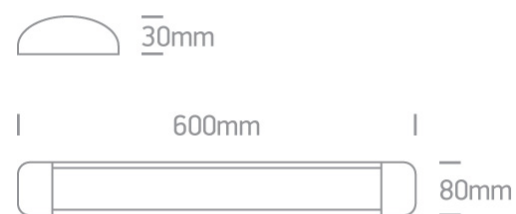

11 Office & Kitchen>The LED Linear Range

38120L/W/W

20W LED fitting ideal for office installation, IP20.

Supplied with non-dimmable LED driver.

Complies with standard EN60598-1 and any other specific standards.

Downloads

Dimensions

Accessories

050090

Physical Specification

Item Group

11 Office & Kitchen

Family

The LED Linear Range

Order Code

38120L/W/W

Colour

White

Material

Aluminium

Diffuser Material

PC

| | |
|-----------------|-------------|
| Shape | Rectangular |
| Length | 600mm |
| Width | 80mm |
| Height | 30mm |
| Surface Ceiling | Yes |
| Indoor | Yes |

Electrical Characteristics

| | |
|------------------|---|
| Gear | Built In |
| Fitting + Driver | |
| Input Voltage | 220-240V |
| 50 Hz | Yes |
| 60 Hz | Yes |
| Safety Class |  |
| Power(Watts) | 20W |
| IP Rating | IP20 |
| Light Source | LED built in |
| Dimmable | No |
| F Mark |  |