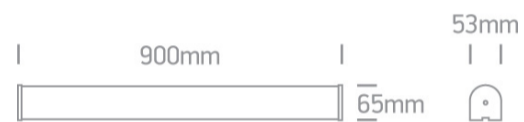

18 Bathroom>The Mirror LED Round Aluminium + PC

38120C/W

20W LED fitting ideal for installation above the bathroom mirror, IP44.

Supplied with non-dimmable LED driver.

Complies with standard EN60598-1 and any other specific standards.

Downloads

Dimensions

Gallery

Physical Specification

Item Group	18 Bathroom
Family	The Mirror LED Round Aluminium + PC
Order Code	38120C/W
Colour	Chrome
Material	Aluminium
Diffuser Material	PC
Shape	Rectangular

Length	900mm
Width	65mm
Height	53mm
Surface Wall	Yes
Indoor	Yes

Electrical Characteristics

Gear	Built In
Fitting + Driver	
Input Voltage	220-240V
50 Hz	Yes
60 Hz	Yes
Safety Class	
Power(Watts)	20W
IP Rating	IP44
Light Source	LED built in
Dimmable	No
F Mark	

Illumination Data

Colour Temperature	3000K
Lumen Output	1700lm
Light Efficiency	85lm/W
CRI	80
Illumination Diagram	

Packing Info

Box Length	92cm
Box Width	6cm
Box Height	7,5cm
Box Weight	0.930kg
Pcs/Carton	10
Barcode	5291889055792
HS Code	9405413990