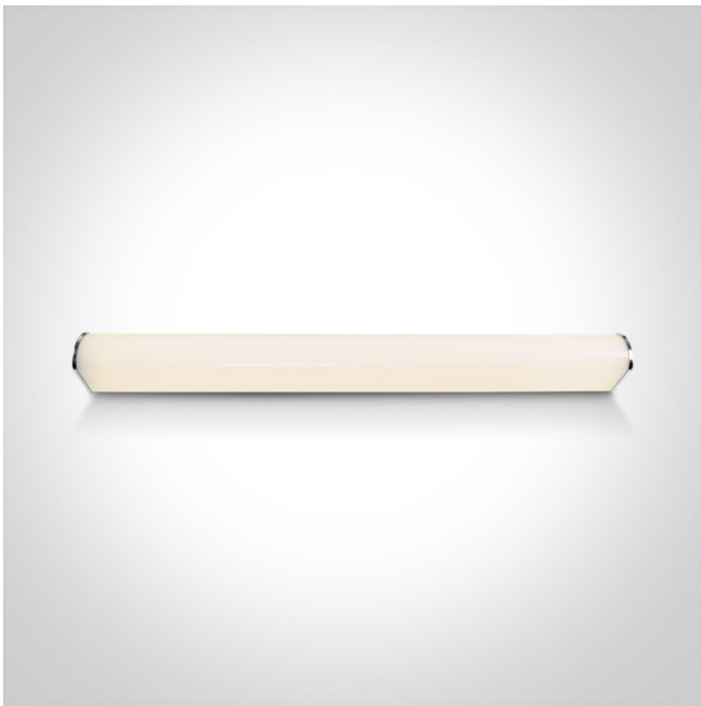

18 Bathroom>The Mirror LED Round Aluminium + PC

38120C/W

20W LED fitting ideal for installation above the bathroom mirror, IP44.

Supplied with non-dimmable LED driver.

Complies with standard EN60598-1 and any other specific standards.

Downloads

Dimensions

Gallery

Physical Specification

Item Group	18 Bathroom
Family	The Mirror LED Round Aluminium + PC
Order Code	38120C/W
Colour	Chrome
Material	Aluminium
Diffuser Material	PC
Shape	Rectangular

Length	900mm
Width	65mm
Height	53mm
Surface Wall	Yes
Indoor	Yes

Electrical Characteristics

Gear	Built In
Fitting + Driver	
Input Voltage	220-240V
50 Hz	Yes
60 Hz	Yes
Safety Class	
Power(Watts)	20W
IP Rating	IP44
Light Source	LED built in
Dimmable	No
F Mark	