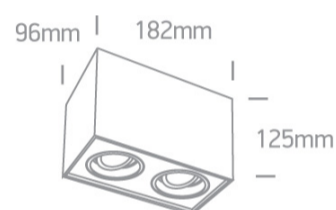

### Dimensions

### Physical Specification

Item Group	12 Wall & Ceiling
Family	The GU10 Adjustable Cubes Aluminium
Order Code	12205YA/W
Colour	White
Material	Aluminium
Shape	Rectangular
Length	182mm
Width	96mm
Height	125mm
Surface Ceiling	Yes
Indoor	Yes
Adjustable	2 Directions

## Packing Info

Box Length

19cm

Box Width

10,5cm

Box Height

13cm

Box Weight