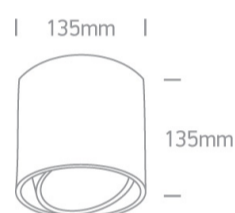

12 Wall & Ceiling > Adjustable Ceiling Lights

12142/W

75w R111 GU10 Adjustable Ceiling Light, IP20.

Complies with standard EN60598-1 and any other specific standards.

Downloads

Dimensions

Gallery

Physical Specification

Item Group	12 Wall & Ceiling
Family	Adjustable Ceiling Lights
Order Code	12142/W
Colour	White
Material	Aluminium
Shape	Circular
Height	135mm

Diameter	135mm
Surface Ceiling	Yes
Indoor	Yes
Adjustable	2 Directions