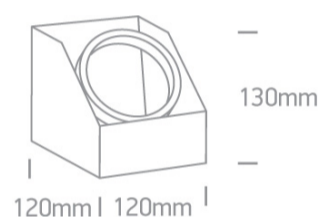

## 12138G/W

75w R111 GU10 Die Cast Adjustable Ceiling Light, IP20.

Complies with standard EN60598-1 and any other specific standards.

### Dimensions

### Physical Specification

Item Group	12 Wall & Ceiling
Family	Adjustable Ceiling Lights
Order Code	12138G/W
Colour	White
Material	Die Cast
Shape	Circular
Height	130mm
Diameter	120mm
Surface Ceiling	Yes
Indoor	Yes
Adjustable	1 Direction