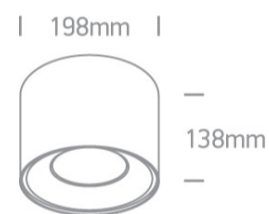

13 Wall & Ceiling LED>The COB LED Indoor Cylinders Aluminium

12130LA/W/W

30W COB LED ceiling downlight, ideal for residential and commercial illumination.

Complete with non-dimmable LED driver.

Complies with standard EN60598-1 and any other specific standards.

Downloads

Dimensions

Physical Specification

Item Group	13 Wall & Ceiling LED
Family	The COB LED Indoor Cylinders Aluminium
Order Code	12130LA/W/W
Colour	White
Material	Aluminium
Shape	Circular
Height	138mm
Diameter	198mm
Surface Wall	Yes
Indoor	Yes
Adjustable	No

#### Illumination Data

Colour Temperature
Lumen Output
Light Efficiency
CRI
Beam Angle
Illumination Diagram

3000K
2500lm
83,33lm/W
80
50°