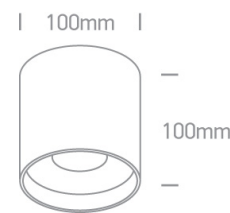

## 12122C/W/W

22W COB LED Cylinder, ideal for residential and commercial illumination.

Complete with non-dimmable LED driver.

Complies with standard EN60598-1 and any other specific standards.

Downloads

Dimensions

Physical Specification

Item Group	13 Wall & Ceiling LED
Family	LED Fashion Cylinders
Order Code	12122C/W/W
Colour	White
Material	Die Cast
Shape	Circular
Height	100mm
Diameter	100mm
Surface Ceiling	Yes
Indoor	Yes
Adjustable	No

### Packing Info

Box Length	14,5cm
Box Width	14cm
Box Height	11cm
Box Weight	0.655kg
Pcs/Carton	20
Barcode	5291889059387
HS Code	9405413990

Warranty

3 Years

Weee Directive

Yes

switch to  
**one light!**

one  
LIGHT