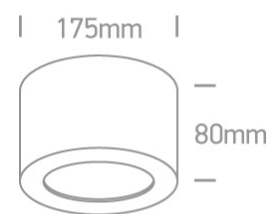

13 Wall & Ceiling LED>The Hidden Light Cylinders Range

12116FD/B/BS

16W LED Hidden Light Cylinders Range.

Complete with non-dimmable LED driver.

Complies with standard EN60598-1 and any other specific standards.

Downloads

Dimensions

Physical Specification

Item Group	13 Wall & Ceiling LED
Family	The Hidden Light Cylinders Range
Order Code	12116FD/B/BS
Colour	Black-Brass
Material	Die Cast
Shape	Circular
Height	80mm
Diameter	175mm
Surface Ceiling	Yes
Indoor	Yes
Adjustable	No

No
Plastic
KEGU

Illumination Data

Colour Temperature
Lumen Output
Light Efficiency
CRI
Illumination Diagram
Dark Light

3000K
800lm
50lm/W
80

Yes

Packing Info

Box Length
Box Width
Box Height
Box Weight
Pcs/Carton
Barcode
HS Code

18cm
18cm
8,5cm
0.795kg
20
5291889068464
9405409900

Warranty

3 Years

Weee Directive

Yes

switch to
one light!

one
LIGHT