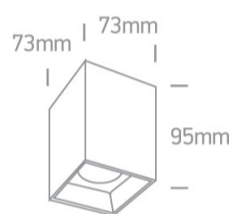

Complies with standard EN60598-1 and any other specific standards.

Downloads

Dimensions

Gallery

Physical Specification

Item Group

13 Wall & Ceiling LED

Family

Rectangular

Length

73mm

Width	73mm
Height	95mm
Surface Ceiling	Yes
Indoor	Yes
Adjustable	No

Electrical Characteristics

Gear	Built In
Fitting + Driver	
Input Voltage	220-240V
50 Hz	Yes
60 Hz	Yes
Safety Class	
Power(Watts)	12W
IP Rating	IP20
Light Source	LED built in
Dimmable	No
F Mark	

Illumination Data

Colour Temperature	3000K
Lumen Output	960lm
Light Efficiency	80lm/W
CRI	80
Beam Angle	45°
Illumination Diagram	
Dark Light	Yes

Packing Info

Box Length	8cm
Box Width	8cm
Box Height	15,5cm
Box Weight	0.406kg
Pcs/Carton	30
Barcode	5291889059127