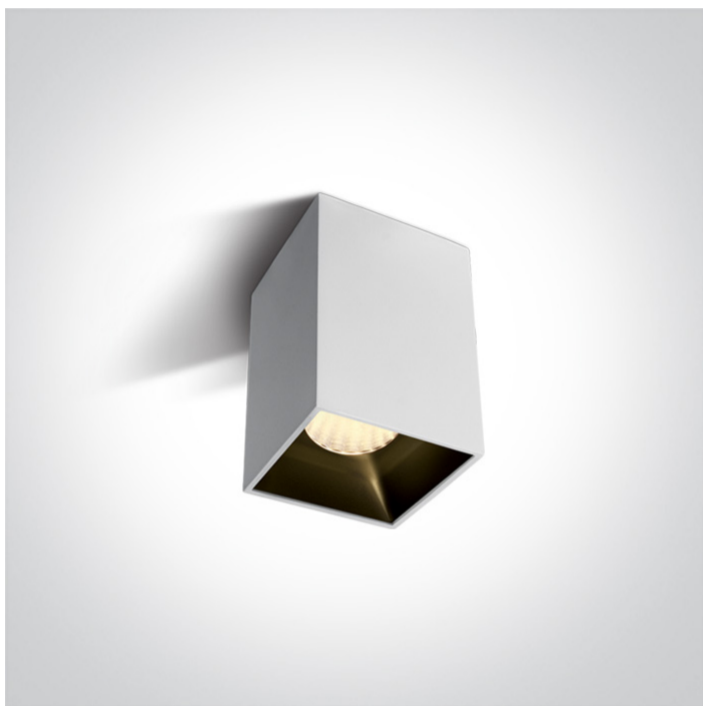

13 Wall & Ceiling LED>The Retro Dark Light Cubes

12112ZA/W/W

12W COB LED rectangular ceiling downlight, ideal for residential and commercial illumination.

Supplied with Black & Brass reflectors.

Complete with non-dimmable LED driver.

Complies with standard EN60598-1 and any other specific standards.

Downloads

Dimensions

Gallery

Physical Specification

Item Group

13 Wall & Ceiling LED

Family

The Retro Dark Light Cubes

Order Code

12112ZA/W/W

Colour

White

Material

Die Cast + Plastic

Shape