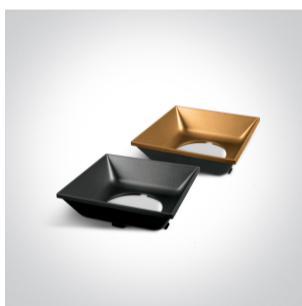

Gallery

Physical Specification

Item Group

13 Wall & Ceiling LED

Family

The Retro Dark Light Cubes

Order Code

12112ZA/W/W

Colour

White

Material

Die Cast + Plastic

Shape

Rectangular

Length

73mm