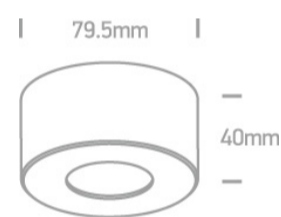

13 Wall & Ceiling LED > LED Fashion Cylinders

12107V/W/W

7W Aluminium LED Cylinder, IP20.

AC LED

Complies with standard EN60598-1 and any other specific standards.

Downloads

Dimensions

Physical Specification

Item Group	13 Wall & Ceiling LED
Family	LED Fashion Cylinders
Order Code	12107V/W/W
Colour	White
Material	Aluminium
Shape	Circular
Height	40mm
Diameter	79,5mm
Surface Ceiling	Yes
Indoor	Yes

Electrical Characteristics

Gear	No
Fitting + Driver	
Input Voltage	220-240V
50 Hz	Yes
60 Hz	Yes
Safety Class	
Power(Watts)	7W
IP Rating	IP20
Light Source	LED built in
Dimmable	Yes
Dimmer type	Triac
F Mark	

Illumination Data

Colour Temperature	3000K
Lumen Output	500lm
Light Efficiency	71,42lm/W
CRI	80
Beam Angle	40°
Illumination Diagram	

Packing Info

Box Length	9,5cm
Box Width	9,5cm
Box Height	5cm
Box Weight	0.250kg
Pcs/Carton	20
Barcode	5291889060376
HS Code	9405413990

Warranty

3 Years

Weee Directive

Yes

switch to
one light!

one
LIGHT