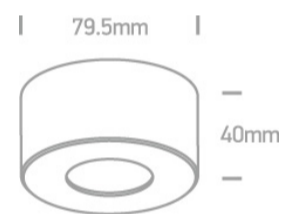

## 12107V/B/W

7W Aluminium LED Cylinder, IP20.

AC LED

Complies with standard EN60598-1 and any other specific standards.

Downloads

Dimensions

Physical Specification

Item Group	13 Wall & Ceiling LED
Family	LED Fashion Cylinders
Order Code	12107V/B/W
Colour	Black
Material	Aluminium
Shape	Circular
Height	40mm
Diameter	79,5mm
Surface Ceiling	Yes
Indoor	Yes

#### Illumination Data

Colour Temperature	3000K
Lumen Output	500lm
Light Efficiency	71,42lm/W
CRI	80
Beam Angle	40°
Illumination Diagram	

#### Packing Info

Box Length	9,5cm
Box Width	9,5cm
Box Height	5cm
Box Weight	0.250kg
Pcs/Carton	20
Barcode	5291889063131
HS Code	9405413990

Warranty

3 Years

Weee Directive

Yes

switch to  
**one light!**

one  
LIGHT