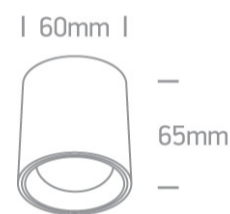

13 Wall & Ceiling LED>The Chill Out LED Cylinders Dimmable

12107K/B/W

7W AC LED Chill Out LED Cylinder, IP20.

Complies with standard EN60598-1 and any other specific standards.

Downloads

Dimensions

Must be ordered separately

050106/B

050106/BS

050106/W

Physical Specification

| | |
|------------|--------------------------------------|
| Item Group | 13 Wall & Ceiling LED |
| Family | The Chill Out LED Cylinders Dimmable |
| Order Code | 12107K/B/W |
| Colour | Black |
| Material | Aluminium |
| Shape | Circular |

| | |
|-----------------|------|
| Height | 65mm |
| Diameter | 60mm |
| Surface Ceiling | Yes |
| Indoor | Yes |

Electrical Characteristics

| | |
|------|----|
| Gear | No |
|------|----|

Fitting + Driver

Packing Info

| | |
|------------|-------|
| Box Length | 8,5cm |
|------------|-------|

| | |
|------------|---------------|
| Box Width | 8,5cm |
| Box Height | 8cm |
| Box Weight | 0.193kg |
| Pcs/Carton | 30 |
| Barcode | 5291889054313 |
| HS Code | 9405409900 |