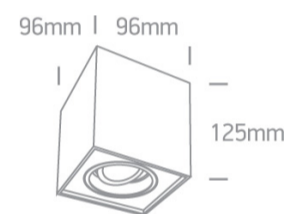

12 Wall & Ceiling>The GU10 Adjustable Cubes Aluminium

12105YA/W

10W MR16 GU10 Ceiling Light.

Complies with standard EN60598-1 and any other specific standards.

Downloads

Dimensions

Physical Specification

Item Group	12 Wall & Ceiling
Family	The GU10 Adjustable Cubes Aluminium
Order Code	12105YA/W
Colour	White
Material	Aluminium
Shape	Rectangular
Length	96mm
Width	96mm
Height	125mm
Surface Ceiling	Yes
Indoor	Yes
Adjustable	2 Directions

Illumination Data

Illumination Diagram

Packing Info

Box Length

10cm

Box Width

10cm

Box Height