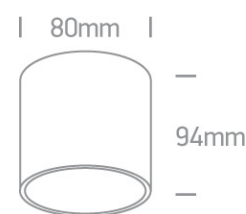

12 Wall & Ceiling > GU10 Decorative Cylinders Aluminium

12105T/B

10W MR16 GU10 Ceiling Light.

Complies with standard EN60598-1 and any other specific standards.

Downloads

Dimensions

Physical Specification

Item Group	12 Wall & Ceiling
Family	GU10 Decorative Cylinders Aluminium
Order Code	12105T/B
Colour	Black
Material	Aluminium
Shape	Circular
Height	94mm
Diameter	80mm
Surface Ceiling	Yes
Indoor	Yes
Adjustable	No

Illumination Diagram

Packing Info

Box Length

8,5cm

Box Width

8,5cm

Box Height

10cm