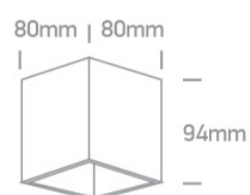

12 Wall & Ceiling>GU10 Decorative Cubes Aluminium

12105TA/W

10W MR16 GU10 Ceiling Light.

Complies with standard EN60598-1 and any other specific standards.

Downloads

Dimensions

Physical Specification

Item Group	12 Wall & Ceiling
Family	GU10 Decorative Cubes Aluminium
Order Code	12105TA/W
Colour	White
Material	Aluminium
Shape	Rectangular
Length	80mm
Width	80mm
Height	94mm
Surface Ceiling	Yes
Indoor	Yes
Adjustable	No

Illumination Data

Illumination Diagram

Packing Info

Box Length

8,8cm

Box Width

8,8cm

Box Height