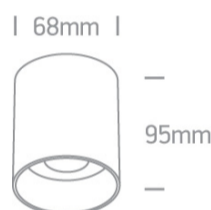

12 Wall & Ceiling>The GU10 Dark Light Aluminium

12105N/BBS

10W MR16 GU10 Brushed Brass cylinder downlight.

Complies with standard EN60598-1 and any other specific standards.

Downloads

Dimensions

Physical Specification

Item Group	12 Wall & Ceiling
Family	The GU10 Dark Light Aluminium
Order Code	12105N/BBS
Colour	Brushed Brass
Material	Aluminium
Shape	Circular
Height	95mm
Diameter	68mm
Surface Ceiling	Yes
Indoor	Yes
Adjustable	No

Illumination Diagram

Dark Light

Yes

Packing Info

Box Length

9cm

Box Width

9cm