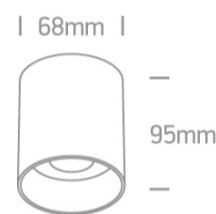

12 Wall & Ceiling>The GU10 Dark Light Aluminium

12105N/B

10W MR16 GU10 Black cylinder downlight with Brass reflector.

Complies with standard EN60598-1 and any other specific standards.

Downloads

Dimensions

Physical Specification

Item Group	12 Wall & Ceiling
Family	The GU10 Dark Light Aluminium
Order Code	12105N/B
Colour	Black
Material	Aluminium
Shape	Circular
Height	95mm
Diameter	68mm
Surface Ceiling	Yes
Indoor	Yes
Adjustable	No

Illumination Diagram

Dark Light

Yes

Packing Info

Box Length

9cm

Box Width

9cm