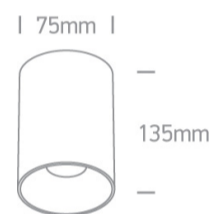

12 Wall & Ceiling>The Chill Out Cylinder Aluminium

12105M/W

10W MR16 GU10 White cylinder downlight.

Reflector must be ordered separately.

Complies with standard EN60598-1 and any other specific standards.

Downloads

Dimensions

Must be ordered separately

050112/ABS

050112/B

050112/BS

050112/CU

050112/DC

050112/G

050112/GL

050112/W

Physical Specification

Item Group	12 Wall & Ceiling
Family	The Chill Out Cylinder Aluminium
Order Code	12105M/W
Colour	White
Material	Aluminium
Shape	Circular
Height	135mm
Diameter	75mm
Surface Ceiling	Yes
Indoor	Yes
Adjustable	No

Illumination Data

Illumination Diagram

Dark Light

Yes

Packing Info

Box Length

14cm

Box Width