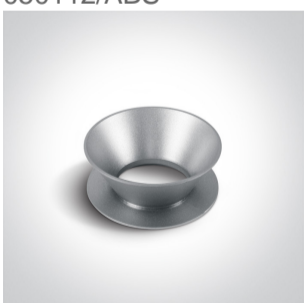

12 Wall & Ceiling>The Chill Out Cylinder Aluminium

12105M/W

10W MR16 GU10 White cylinder downlight.

Reflector must be ordered separately.

Complies with standard EN60598-1 and any other specific standards.

Downloads

Dimensions

Must be ordered separately

050112/ABS

050112/B

050112/BS

050112/CU

050112/DC

050112/G

050112/GL

050112/W

Physical Specification

Item Group	12 Wall & Ceiling
Family	The Chill Out Cylinder Aluminium
Order Code	12105M/W
Colour	White
Material	Aluminium
Shape	Circular
Height	135mm
Diameter	75mm
Surface Ceiling	Yes
Indoor	Yes
Adjustable	No