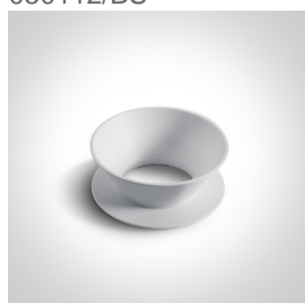

12 Wall & Ceiling>The Chill Out Cylinder Aluminium

12105M/W

10W MR16 GU10 White cylinder downlight.

Reflector must be ordered separately.

Complies with standard EN60598-1 and any other specific standards.

Downloads

Dimensions

Must be ordered separately

050112/ABS

050112/B

050112/BS

050112/CU

050112/DC

050112/G

050112/GL

050112/W

Physical Specification

Item Group	12 Wall & Ceiling
Family	The Chill Out Cylinder Aluminium
Order Code	12105M/W
Colour	White
Material	Aluminium
Shape	Circular
Height	135mm
Diameter	75mm
Surface Ceiling	Yes
Indoor	Yes
Adjustable	No