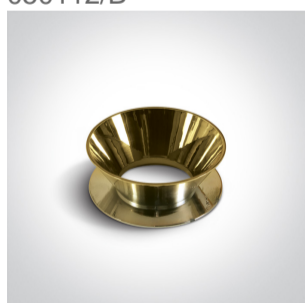

12 Wall & Ceiling>The Chill Out Cylinder Aluminium

12105M/W

10W MR16 GU10 White cylinder downlight.

Reflector must be ordered separately.

Complies with standard EN60598-1 and any other specific standards.

Downloads

Dimensions

Must be ordered separately

050112/ABS

050112/B

050112/BS

050112/CU

050112/DC

050112/G

050112/GL

050112/W

Physical Specification

Item Group	12 Wall & Ceiling
Family	The Chill Out Cylinder Aluminium
Order Code	12105M/W
Colour	White
Material	Aluminium
Shape	Circular
Height	135mm
Diameter	75mm
Surface Ceiling	Yes
Indoor	Yes
Adjustable	No