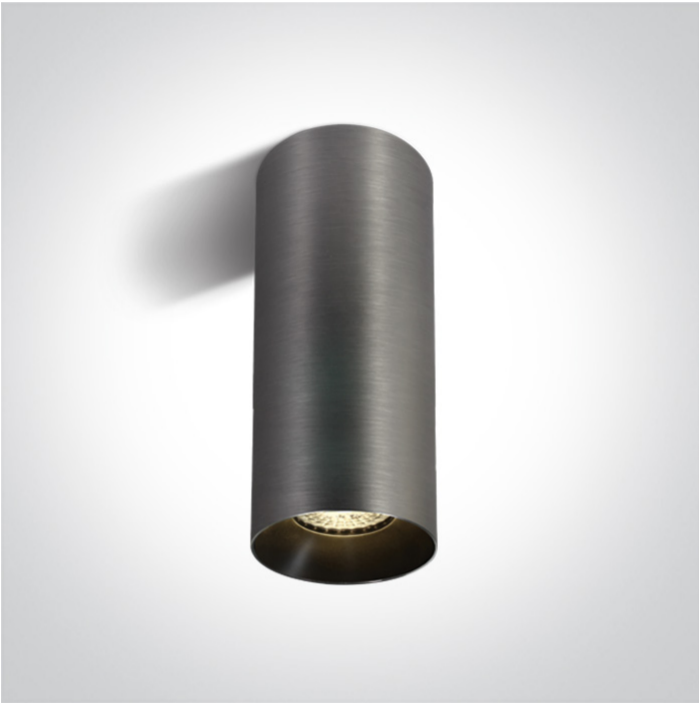

12 Wall & Ceiling>The Chill Out Cylinder Aluminium

**12105MA/MG**

10W MR16 GU10 Metal Grey cylinder downlight.

Reflector must be ordered separately.

Complies with standard EN60598-1 and any other specific standards.

## Physical Specification

Item Group	12 Wall & Ceiling
Family	The Chill Out Cylinder Aluminium
Order Code	12105MA/MG
Colour	Metal Grey
Material	Aluminium
Shape	Circular
Height	250mm
Diameter	75mm
Surface Ceiling	Yes
Indoor	Yes
Adjustable	No