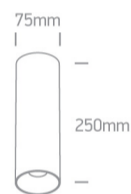

12 Wall & Ceiling>The Chill Out Cylinder Aluminium

**12105MA/MG**

10W MR16 GU10 Metal Grey cylinder downlight.

Reflector must be ordered separately.

Complies with standard EN60598-1 and any other specific standards.

Downloads

Dimensions

Must be ordered separately

050112/ABS

050112/B

050112/BS

050112/CU

050112/DC

## Physical Specification

Item Group	12 Wall & Ceiling
Family	The Chill Out Cylinder Aluminium
Order Code	12105MA/MG
Colour	Metal Grey
Material	Aluminium
Shape	Circular
Height	250mm
Diameter	75mm
Surface Ceiling	Yes
Indoor	Yes
Adjustable	No

## Packing Info

Box Length

8cm

Box Width

8cm

Box Height

26cm

Box Weight