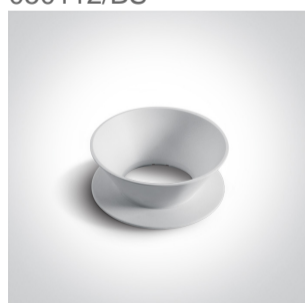

12 Wall & Ceiling>The Chill Out Cylinder Aluminium

12105MA/MG

10W MR16 GU10 Metal Grey cylinder downlight.

Reflector must be ordered separately.

Complies with standard EN60598-1 and any other specific standards.

Downloads

Dimensions

Must be ordered separately

050112/W