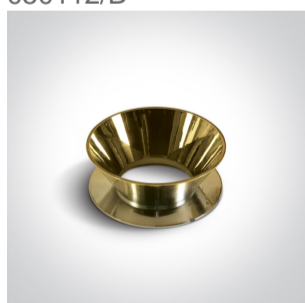

12 Wall & Ceiling>The Chill Out Cylinder Aluminium

**12105MA/MG**

10W MR16 GU10 Metal Grey cylinder downlight.

Reflector must be ordered separately.

Complies with standard EN60598-1 and any other specific standards.

Downloads

Dimensions

Must be ordered separately

050112/ABS

050112/B

050112/BS

050112/CU

050112/DC

050112/G

050112/GL

050112/W

## Physical Specification

Item Group	12 Wall & Ceiling
Family	The Chill Out Cylinder Aluminium
Order Code	12105MA/MG
Colour	Metal Grey
Material	Aluminium
Shape	Circular
Height	250mm
Diameter	75mm
Surface Ceiling	Yes
Indoor	Yes
Adjustable	No