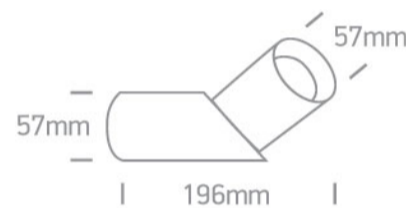

12 Wall & Ceiling > Decorative Directional Spots Aluminium

12105E4/W

10W MR16 GU10 Adjustable Ceiling Light.

Complies with standard EN60598-1 and any other specific standards.

Downloads

Dimensions

Gallery

Physical Specification

Item Group	12 Wall & Ceiling
Family	Decorative Directional Spots Aluminium
Order Code	12105E4/W
Colour	White
Material	Aluminium
Shape	Circular
Height	196mm

Diameter	57mm
Surface Ceiling	Yes
Indoor	Yes
Adjustable	1 Direction

Illumination Data

Illumination Diagram	
Dark Light	Yes

Packing Info

Box Weight	0.440kg
Pcs/Carton	30
Barcode	5291889068426
HS Code	9405413990

Warranty

5 years

switch to
one light!

one
LIGHT