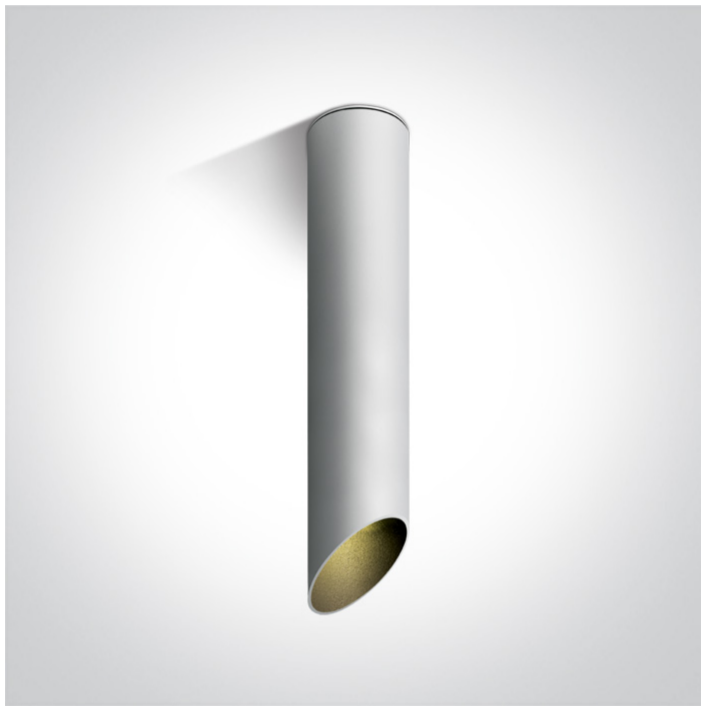

12 Wall & Ceiling > Decorative Cut Cylinders Aluminium

12105E2/W/B

10W MR16 GU10 White with Black reflector cylinder downlight.

Complies with standard EN60598-1 and any other specific standards.

Downloads

Dimensions

Physical Specification

Item Group	12 Wall & Ceiling
Family	Decorative Cut Cylinders Aluminium
Order Code	12105E2/W/B
Colour	White-Black
Material	Aluminium
Shape	Circular
Height	300mm
Diameter	60mm
Surface Ceiling	Yes
Indoor	Yes
Adjustable	No